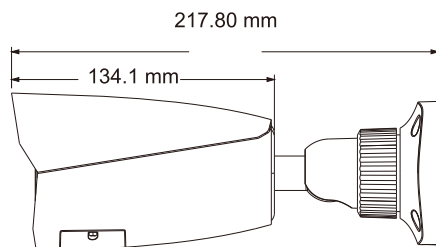

IP CAMERA HS-T058TQ-H

- H.265 / H.264
- 2MP (1920 × 1080)
- 30 ~ 50 M IR night view distance
- 3 DNR, DWDR, HLC, BLC, Digital Defog
- ICR auto switch, true day / night
- Built-in micro SD card slot, up to 128GB
- Support ROI coding
- Support three streams
- IP67 ingress protection
- Intelligent analytics: Exception, Line Crossing, Intrusion

RoHS CE FC

HS-T058TQ-H

Camera	
Image Sensor	1 / 2.8 " CMOS
Image Size	1920 × 1080
Electronic Shutter	1 s ~ 1 / 100,000 s
Min. Illumination	0.0035 lux @F1.2,AGC ON; 0 lux with IR 0.009 lux @F1.6,AGC ON; 0 lux with IR
Lens	VF 2.8 ~ 12 mm @F1.4
FOV	Horizontal: 88° ~ 34.8° Vertical: 57° ~ 20° Diagonal: 96° ~ 39.6°
IR Distance	30 ~ 50 M
WDR	Digital WDR
Day & Night	ICR auto switch
BLC	YES
HLC	YES
Digital Defog	YES
Digital DNR	3 DNR
Image	
Video Compression	H.265 / H.264
H.265 Compression Standard	Main Profile @Leve4.1 High Tier
Resolution	1080P (1920 × 1080), 720P (1280 × 720), D1, CIF, 480 × 240
Main Stream (S1)	1080P / 720P @30fps
Sub Stream (S2)	D1 / CIF @30fps
Third Stream (S3)	D1 / CIF / 480 × 240 @30fps
Bit Rate	64 Kbps ~ 4 Mbps
Bit Rate Type	VBR / CBR
Image Settings	ROI, Saturation, Brightness, Chroma, Contrast, Wide Dynamic, Sharpen,NR,etc. adjustable through client software or web browser
ROI	Each ROI to be configured separately
Audio	
Audio Compression	G.711A / U
Two-way audio	-
Interfaces	
Network	RJ45
Video Output	-
Audio line in	1CH audio input
Audio line out	-
Alarm Input	-
Alarm Output	-
Storage	
SD card	Built-in micro SD card slot; up to 128GB
Network remote storage	YES
Hardware Reset	YES