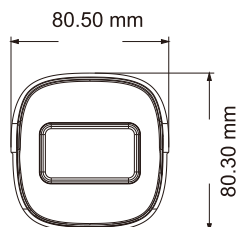

IP CAMERA HS-T058TQ-H

- H.265 / H.264
- 2MP (1920 × 1080)
- 30 ~ 50 M IR night view distance
- 3 DNR, DWDR, HLC, BLC, Digital Defog
- ICR auto switch, true day / night
- Built-in micro SD card slot, up to 128GB
- Support ROI coding
- Support three streams
- IP67 ingress protection
- Intelligent analytics: Exception, Line Crossing, Intrusion

RoHS CE FC

HS-T058TQ-H

Camera	
Image Sensor	1 / 2.8 " CMOS
Image Size	1920 × 1080
Electronic Shutter	1 s ~ 1 / 100,000 s
Min. Illumination	0.0035 lux @F1.2,AGC ON; 0 lux with IR 0.009 lux @F1.6,AGC ON; 0 lux with IR
Lens	VF 2.8 ~ 12 mm @F1.4
FOV	Horizontal: 88° ~ 34.8° Vertical: 57° ~ 20° Diagonal: 96° ~ 39.6°
IR Distance	30 ~ 50 M
WDR	Digital WDR
Day & Night	ICR auto switch
BLC	YES
HLC	YES
Digital Defog	YES
Digital DNR	3 DNR
Image	
Video Compression	H.265 / H.264
H.265 Compression Standard	Main Profile @Leve4.1 High Tier
Resolution	1080P (1920 × 1080), 720P (1280 × 720), D1, CIF, 480 × 240
Main Stream (S1)	1080P / 720P @30fps
Sub Stream (S2)	D1 / CIF @30fps
Third Stream (S3)	D1 / CIF / 480 × 240 @30fps
Bit Rate	64 Kbps ~ 4 Mbps
Bit Rate Type	VBR / CBR
Image Settings	ROI, Saturation, Brightness, Chroma, Contrast, Wide Dynamic, Sharpen,NR,etc. adjustable through client software or web browser
ROI	Each ROI to be configured separately
Audio	
Audio Compression	G.711A / U
Two-way audio	-
Interfaces	
Network	RJ45
Video Output	-
Audio line in	1CH audio input
Audio line out	-
Alarm Input	-
Alarm Output	-
Storage	
SD card	Built-in micro SD card slot; up to 128GB
Network remote storage	YES
Hardware Reset	YES