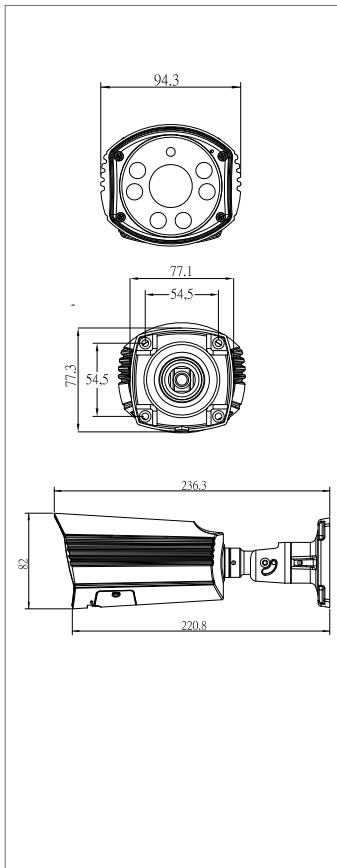

HI SHARP Brand Series

HS-6IN1-T090B7

Product Features

- High video quality on HD 5MP
- HD video transmission without video quality loss & delay
- Long transmission distance
- The same connection structure as original analogue system without cable (Coax / UTP) changing
- Vari-focal Lens: 2.8 mm~12 mm
- 2D DNR
- Support CoC (UTC) to operate OSD menu

Dimension (mm)

Specifications

Model	HS-6IN1-T090B7
Pick Up device	1/2.8" SONY CMOS : 5.0 Mega
Solution	SONY 335 + FH8538M
Resolution	2592(H) x 1944(V)
Video Output	AHD / CVBS / TVI / CVI
S/N Ratio	More than 50 dB
Min. Illumination	0.1Lux
Lens	VF 2.8 mm~12 mm
Camera Control	CoC
IR Distance	30M
D-WDR	Yes
DNR	2D DNR
Maximum FPS	30fps(NTSC) / 25fps(PAL)
Power Source	DC12V ± 10% / 1A
Operating Temperature	-20° C ~ 60° C (-4° F ~ 104° F)
Dimension (mm)	236.3 x 94.3 x 82
Ingress Protection	IP67