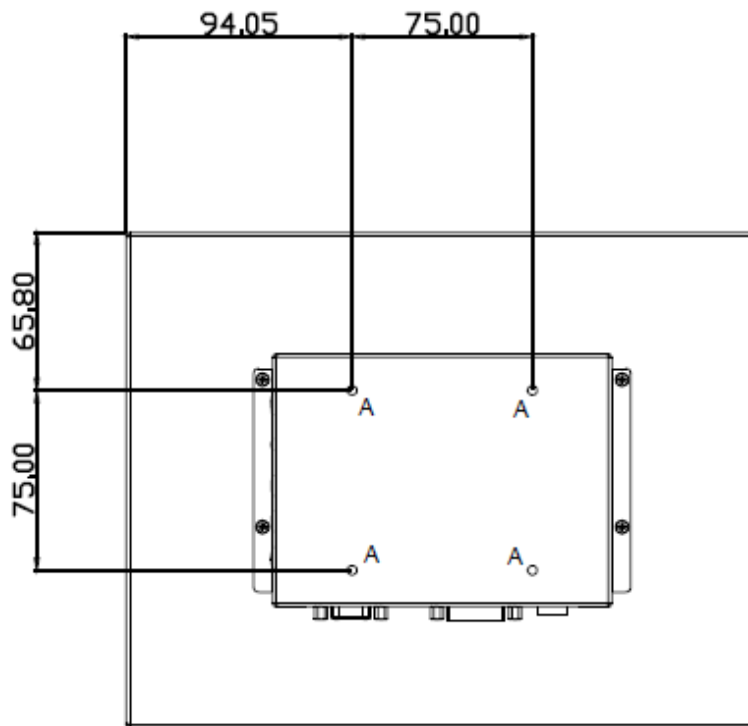

Key Features

- High Brightness 500 nits
- Wide Temperature (-20 °C ~70 °C)
- Wide Viewing Angle
- Low Power Consumption
- BL MTBF: 30,000 hours

Specifications

Model Name	ULO1213-N
Description	12.1" TFT LCD, 500 nits LED Backlight, 1024x768
Screen Size	12.1"
Display Area (mm)	245.76(H) x 184.32(V)
Brightness	500 cd/m ²
Resolution	1024x768
Aspect Ratio	4 : 3
Contrast Ratio	1000 : 1
Pixel Pitch (mm)	0.24(H) x 0.24(V)
Pixel Per Inch (PPI)	106
Viewing Angle	178°(H),178°(V)
Color Saturation (NTSC)	80%
Display Colors	16.7M
Response Time (Typical)	25ms
Panel Interface	LVDS
Input Interface	VGA, DVI-D, HDMI
Input Power	DC12V
Power Consumption	11.88W
OSD Key	4 Keys (Power Switch, Menu, +, -)
OSD Control	Brightness, Color, Contrast, Auto Turing, H/V Position...etc
Dimensions (mm)	263.10 x 206.60 x 47.00 mm
Bezel Size(U/B/L/R)	12.54/9.74/9.42/7.92 mm
Weight (Net)	1.27 kg
Mounting	75x75
Operating Temperature	-20 °C ~ 70 °C
Storage Temperature	-20 °C ~ 70 °C

Mechanical Drawing

Outline Dimensions

Unit: mm

Note : O.D. : Outline Dimension
B.O. : Bezel Opening
A.A. : LCD Active Area
A : 4-M4_USER HOLE_MAX_DEPTH=4mm

Ordering Information

Part Number	Description
ULO1213-NXB-Q11	12.1",500nits,1024x768,T2070,LID on LCM,AD8891GDH,O/B,DC12V,5in1,V1