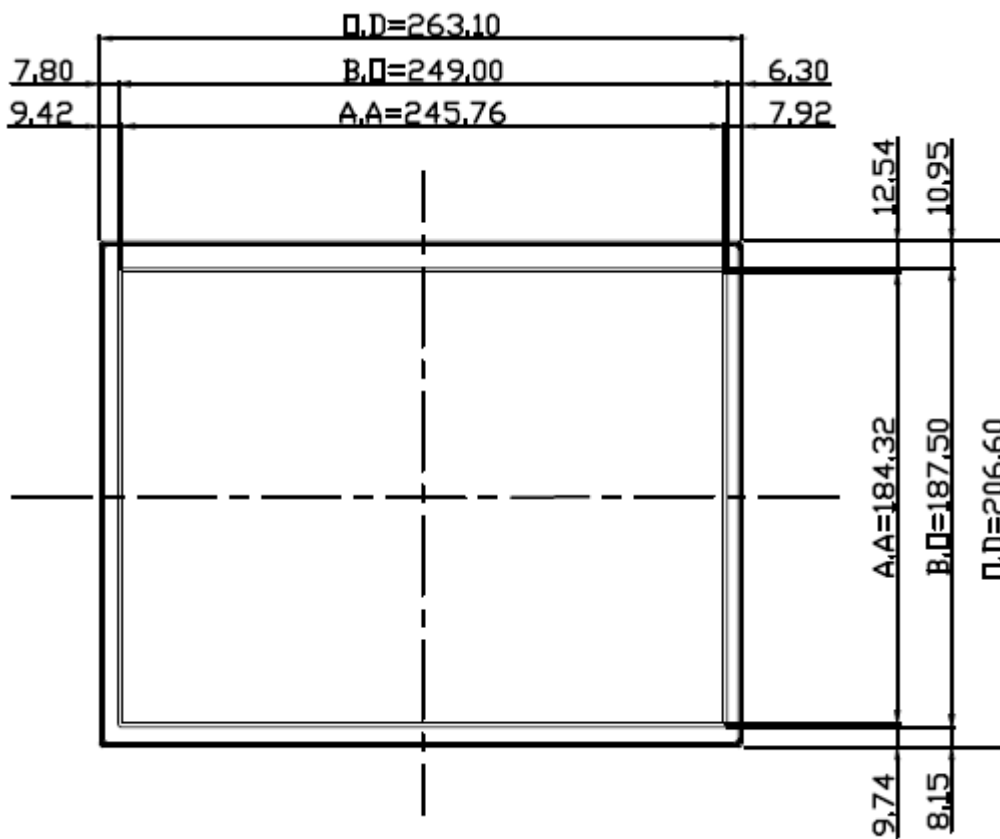

Key Features

- High Brightness 500 nits
- Wide Temperature (-20 °C ~70 °C)
- Wide Viewing Angle
- Low Power Consumption
- BL MTBF: 30,000 hours

Specifications

Model Name	ULO1213-N
Description	12.1" TFT LCD, 500 nits LED Backlight, 1024x768
Screen Size	12.1"
Display Area (mm)	245.76(H) x 184.32(V)
Brightness	500 cd/m ²
Resolution	1024x768
Aspect Ratio	4 : 3
Contrast Ratio	1000 : 1
Pixel Pitch (mm)	0.24(H) x 0.24(V)
Pixel Per Inch (PPI)	106
Viewing Angle	178°(H),178°(V)
Color Saturation (NTSC)	80%
Display Colors	16.7M
Response Time (Typical)	25ms
Panel Interface	LVDS
Input Interface	VGA, DVI-D, HDMI
Input Power	DC12V
Power Consumption	11.88W
OSD Key	4 Keys (Power Switch, Menu, +, -)
OSD Control	Brightness, Color, Contrast, Auto Turing, H/V Position...etc
Dimensions (mm)	263.10 x 206.60 x 47.00 mm
Bezel Size(U/B/L/R)	12.54/9.74/9.42/7.92 mm
Weight (Net)	1.27 kg
Mounting	75x75
Operating Temperature	-20 °C ~ 70 °C
Storage Temperature	-20 °C ~ 70 °C

Mechanical Drawing

Outline Dimensions

Unit: mm

Note : O.D. : Outline Dimension
B.O. : Bezel Opening
A.A. : LCD Active Area
A : 4-M4_USER HOLE_MAX_DEPTH=4mm

Ordering Information

Part Number	Description
ULO1213-NXB-Q11	12.1",500nits,1024x768,T2070,LID on LCM,AD8891GDH,O/B,DC12V,5in1,V1