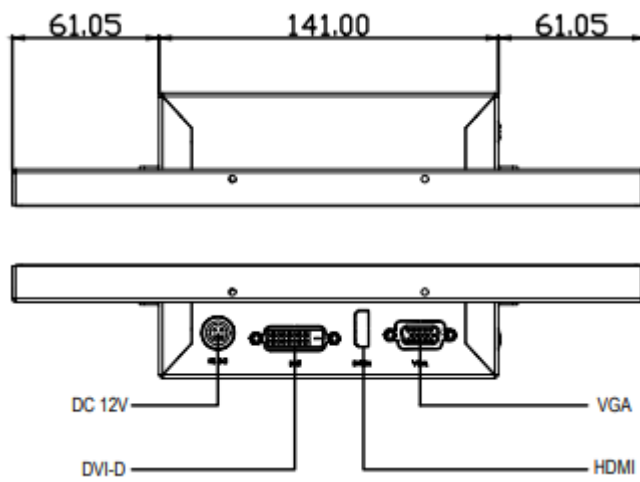

Key Features

- High Brightness 500 nits
- Wide Temperature (-20 °C ~70 °C)
- Wide Viewing Angle
- Low Power Consumption
- BL MTBF: 30,000 hours

Specifications

Model Name	ULO1213-N
Description	12.1" TFT LCD, 500 nits LED Backlight, 1024x768
Screen Size	12.1"
Display Area (mm)	245.76(H) x 184.32(V)
Brightness	500 cd/m ²
Resolution	1024x768
Aspect Ratio	4 : 3
Contrast Ratio	1000 : 1
Pixel Pitch (mm)	0.24(H) x 0.24(V)
Pixel Per Inch (PPI)	106
Viewing Angle	178°(H),178°(V)
Color Saturation (NTSC)	80%
Display Colors	16.7M
Response Time (Typical)	25ms
Panel Interface	LVDS
Input Interface	VGA, DVI-D, HDMI
Input Power	DC12V
Power Consumption	11.88W
OSD Key	4 Keys (Power Switch, Menu, +, -)
OSD Control	Brightness, Color, Contrast, Auto Turing, H/V Position...etc
Dimensions (mm)	263.10 x 206.60 x 47.00 mm
Bezel Size(U/B/L/R)	12.54/9.74/9.42/7.92 mm
Weight (Net)	1.27 kg
Mounting	75x75
Operating Temperature	-20 °C ~ 70 °C
Storage Temperature	-20 °C ~ 70 °C

Mechanical Drawing

Outline Dimensions

Unit: mm

Note : O.D. : Outline Dimension
B.O. : Bezel Opening
A.A. : LCD Active Area
A : 4-M4_USER HOLE_MAX_DEPTH=4mm

Ordering Information

Part Number	Description
ULO1213-NXB-Q11	12.1",500nits,1024x768,T2070,LID on LCM,AD8891GDH,O/B,DC12V,5in1,V1