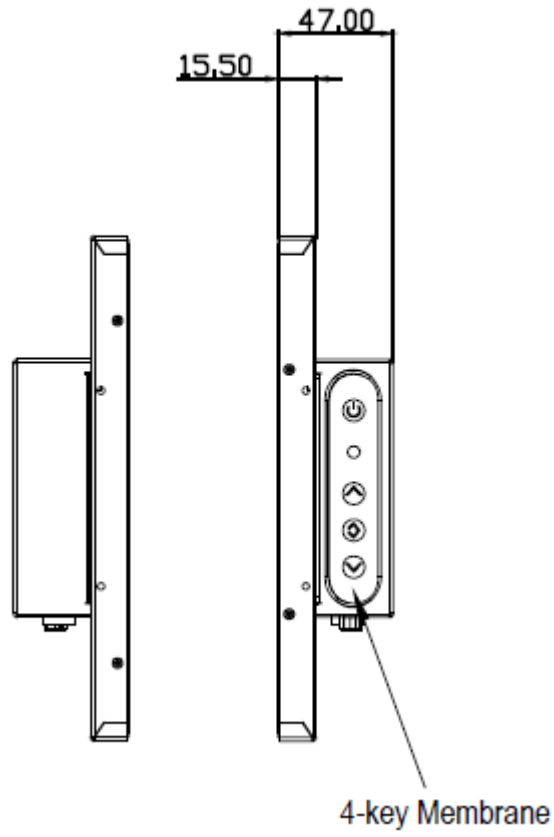

Key Features

- High Brightness 500 nits
- Wide Temperature (-20 °C ~70 °C)
- Wide Viewing Angle
- Low Power Consumption
- BL MTBF: 30,000 hours

Specifications

Model Name	ULO1213-N
Description	12.1" TFT LCD, 500 nits LED Backlight, 1024x768
Screen Size	12.1"
Display Area (mm)	245.76(H) x 184.32(V)
Brightness	500 cd/m ²
Resolution	1024x768
Aspect Ratio	4 : 3
Contrast Ratio	1000 : 1
Pixel Pitch (mm)	0.24(H) x 0.24(V)
Pixel Per Inch (PPI)	106
Viewing Angle	178°(H),178°(V)
Color Saturation (NTSC)	80%
Display Colors	16.7M
Response Time (Typical)	25ms
Panel Interface	LVDS
Input Interface	VGA, DVI-D, HDMI
Input Power	DC12V
Power Consumption	11.88W
OSD Key	4 Keys (Power Switch, Menu, +, -)
OSD Control	Brightness, Color, Contrast, Auto Turing, H/V Position...etc
Dimensions (mm)	263.10 x 206.60 x 47.00 mm
Bezel Size(U/B/L/R)	12.54/9.74/9.42/7.92 mm
Weight (Net)	1.27 kg
Mounting	75x75
Operating Temperature	-20 °C ~ 70 °C
Storage Temperature	-20 °C ~ 70 °C

Mechanical Drawing

Outline Dimensions

Unit: mm

Note : O.D. : Outline Dimension
B.O. : Bezel Opening
A.A. : LCD Active Area
A : 4-M4_USER HOLE_MAX_DEPTH=4mm

Ordering Information

Part Number	Description
ULO1213-NXB-Q11	12.1",500nits,1024x768,T2070,LID on LCM,AD8891GDH,O/B,DC12V,5in1,V1