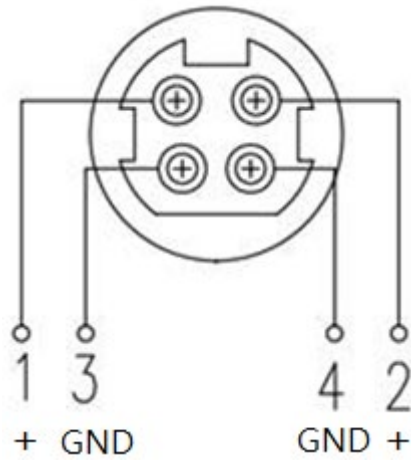

Key Features

- High Brightness 500 nits
- Wide Temperature (-20 °C ~70 °C)
- Wide Viewing Angle
- Low Power Consumption
- BL MTBF: 30,000 hours

Specifications

Model Name	ULO1213-N
Description	12.1" TFT LCD, 500 nits LED Backlight, 1024x768
Screen Size	12.1"
Display Area (mm)	245.76(H) x 184.32(V)
Brightness	500 cd/m ²
Resolution	1024x768
Aspect Ratio	4 : 3
Contrast Ratio	1000 : 1
Pixel Pitch (mm)	0.24(H) x 0.24(V)
Pixel Per Inch (PPI)	106
Viewing Angle	178°(H),178°(V)
Color Saturation (NTSC)	80%
Display Colors	16.7M
Response Time (Typical)	25ms
Panel Interface	LVDS
Input Interface	VGA, DVI-D, HDMI
Input Power	DC12V
Power Consumption	11.88W
OSD Key	4 Keys (Power Switch, Menu, +, -)
OSD Control	Brightness, Color, Contrast, Auto Turing, H/V Position...etc
Dimensions (mm)	263.10 x 206.60 x 47.00 mm
Bezel Size(U/B/L/R)	12.54/9.74/9.42/7.92 mm
Weight (Net)	1.27 kg
Mounting	75x75
Operating Temperature	-20 °C ~ 70 °C
Storage Temperature	-20 °C ~ 70 °C

Mechanical Drawing

Outline Dimensions

Unit: mm

Note : O.D. : Outline Dimension
B.O. : Bezel Opening
A.A. : LCD Active Area
A : 4-M4_USER HOLE_MAX_DEPTH=4mm

Ordering Information

Part Number	Description
ULO1213-NXB-Q11	12.1",500nits,1024x768,T2070,LID on LCM,AD8891GDH,O/B,DC12V,5in1,V1