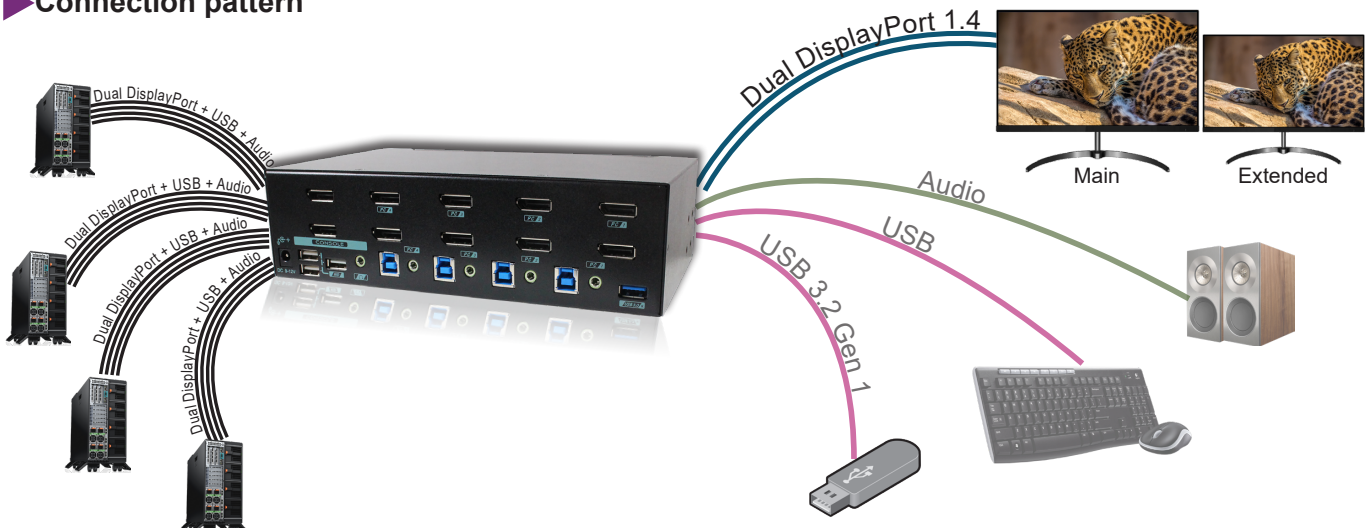

PAAG-E3124B

4 Ports Dual Monitor 8K DisplayPort 1.4 KVM Switch with USB 3.2 Gen 1, Audio, Hotkey Control

► Specifications

Model Number		PAAG-E3124B
MAX. Resolution		7680x4320@60Hz (4:4:4) (DSC) 7680x4320@30Hz (4:4:4) 5120x1440@120Hz (4:4:4) 4096x2160@144Hz (4:4:4)
Computer Interface (4-Port)	USB 3.2 Gen 1 Ports	USB-B x 4
	Video Input	DisplayPort 1.4 x 8
	Audio Input	3.5mm Speaker Jack x 4
Console Interface	USB 3.2 Gen 1 Ports	USB-A x 1 (Front) USB-A x 1 (Rear)
	USB HID Ports	USB-A x 1 (Front) USB-A x 3 (Rear)
	Video Output	DisplayPort 1.4 x 2
	Audio Output	3.5mm Speaker Jack x 1
	Control Methods	Hotkey / Push Button
HDCP Compliance		HDCP 2.2 and HDCP 1.4
Hot Plug-and-Play		Yes
Push Buttons		Port-Select x 4
LED Indicators		PC-Ready x 4, PC-Select x 4, Power x 1
Power supply		DC 9~12V
Operation Environment		0~40°C, Humidity<80%
Storage Temperature		-20~60°C
H x W x D (mm)		60 x 220 x 130
Material		Metal
Weight (g)		1350

► Overview

The **4 Ports Dual Monitor 8K DisplayPort 1.4 KVM Switch**, PAAG-E3124B, allows 4 computers to share 1 set of KVM console, including DisplayPort 1.4 monitors (Dual-monitor), Hotkey Control, 3.5mm speaker, and USB 3.2 Gen 1 devices.

► Connection pattern

► Features

- Allows 4 Computers Share 1 Set of KVM Console
- Dual-Monitor Design Fulfills User's Optimum Work-Efficiency
- DisplayPort 1.4 Video Supports Most Popular Resolutions Up to 4K@144Hz, 5K@120Hz, and 8K@60Hz (4:4:4) (DSC)
- HDR10 Support for Best Visual Experience
- HDCP 2.2 and HDCP 1.4 Compliance
- DisplayPort 1.4 Standard Features Compliance :
  - VRR (Variable Refresh Rate) for Gaming
  - DSC (Display Stream Compression) Allows Even Higher Resolutions
  - HFR (High-Frame-Rate) Allows Best Performance in High Dynamic Videos
  - MST (Multi-Stream Technology) Allows Expansion to More Monitor Numbers
- 2 Flexible Switching Control Methods :
  - Front Push Buttons
  - Hotkey Control
- Plug-and-Play without Software or Driver
- Front and Rear USB Ports Allow Easy Access
- USB 3.2 Gen 1 Provides Excellent 5Gbps Speed
- Suitable Applications Includes Office, SOHO, Gaming, Industrial Control, and Video Wall Switching

► Product Family

Product Number	Ports	Video Interface	USB Ports
PAAG-GT3112	2	DisplayPort 1.4	USB 3.2 Gen 2, 10Gbps
PAAG-E3112B	2	DisplayPort 1.4	USB 3.2 Gen 1, 5Gbps
PAAG-E3114B	4		
PAAG-E3122B	2	Dual DisplayPort 1.4	
PAAG-E3132B		Triple DisplayPort 1.4	
PAAG-E3142B		Quad DisplayPort 1.4	
PAAG-E3124B	4	Dual DisplayPort 1.4	

*Certain Models Available Upon Bulk Orders